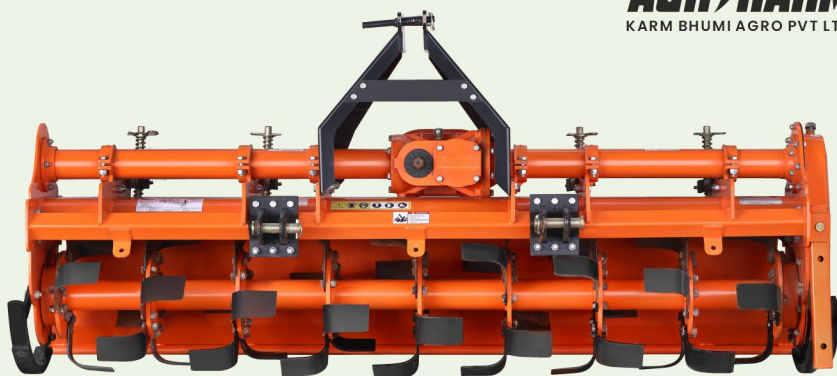

Dedicated to Values

PREMIUM ROTAVATOR

Agrikarm Agro's Premium Series Rotary Tiller is the "Pro's" choice for all scales, sizes and soil kinds. It is the Giant monster that has it all and does it all. The smartest and the most indigenous developments among all, Platinum Series is solely for heavy-duty applications. With deeper tillage and smoother chopping, this series ensures cleaner farming and efficient residue channelization. Its power transmissions allow for it to have mitigated fuel consumptions and higher strength.

STANDARD ROTAVATOR

Agrikarm Agro's Silver Series Rotary Tiller is specifically designed for partially wet and moist lands and for soils of light or medium category. Its sturdy built and lighter weight makes it most appropriate solution for paddy farming. It has been engineered to extreme precision by high-tech innovation teams and advanced machineries.

SMALL ROTAVATOR

Agrikarm Agro's Orchard Series is the smallest tiller among all, specially designed for small to medium scale operations. Its strength and powerful engine allows for outstanding performance for its size and range. Ideally suited for heavy duty application on smaller scale, the Orchard Series allows for effective chopping and smarter residue disposal channels.

PLOUGH

Agrikarm Agro's Plough is a reversible four-share plough with 180 degree rotational bodies. It is mounted on the tractor's three-point hitch (IS: 4468-1997) via headstock. Operational in "In-Furrow" and "Out-Furrow" configurations through specially designed hydraulic system. The specially designed frame structure allows for enhanced balancing while avoiding excess exertions on the tractor.